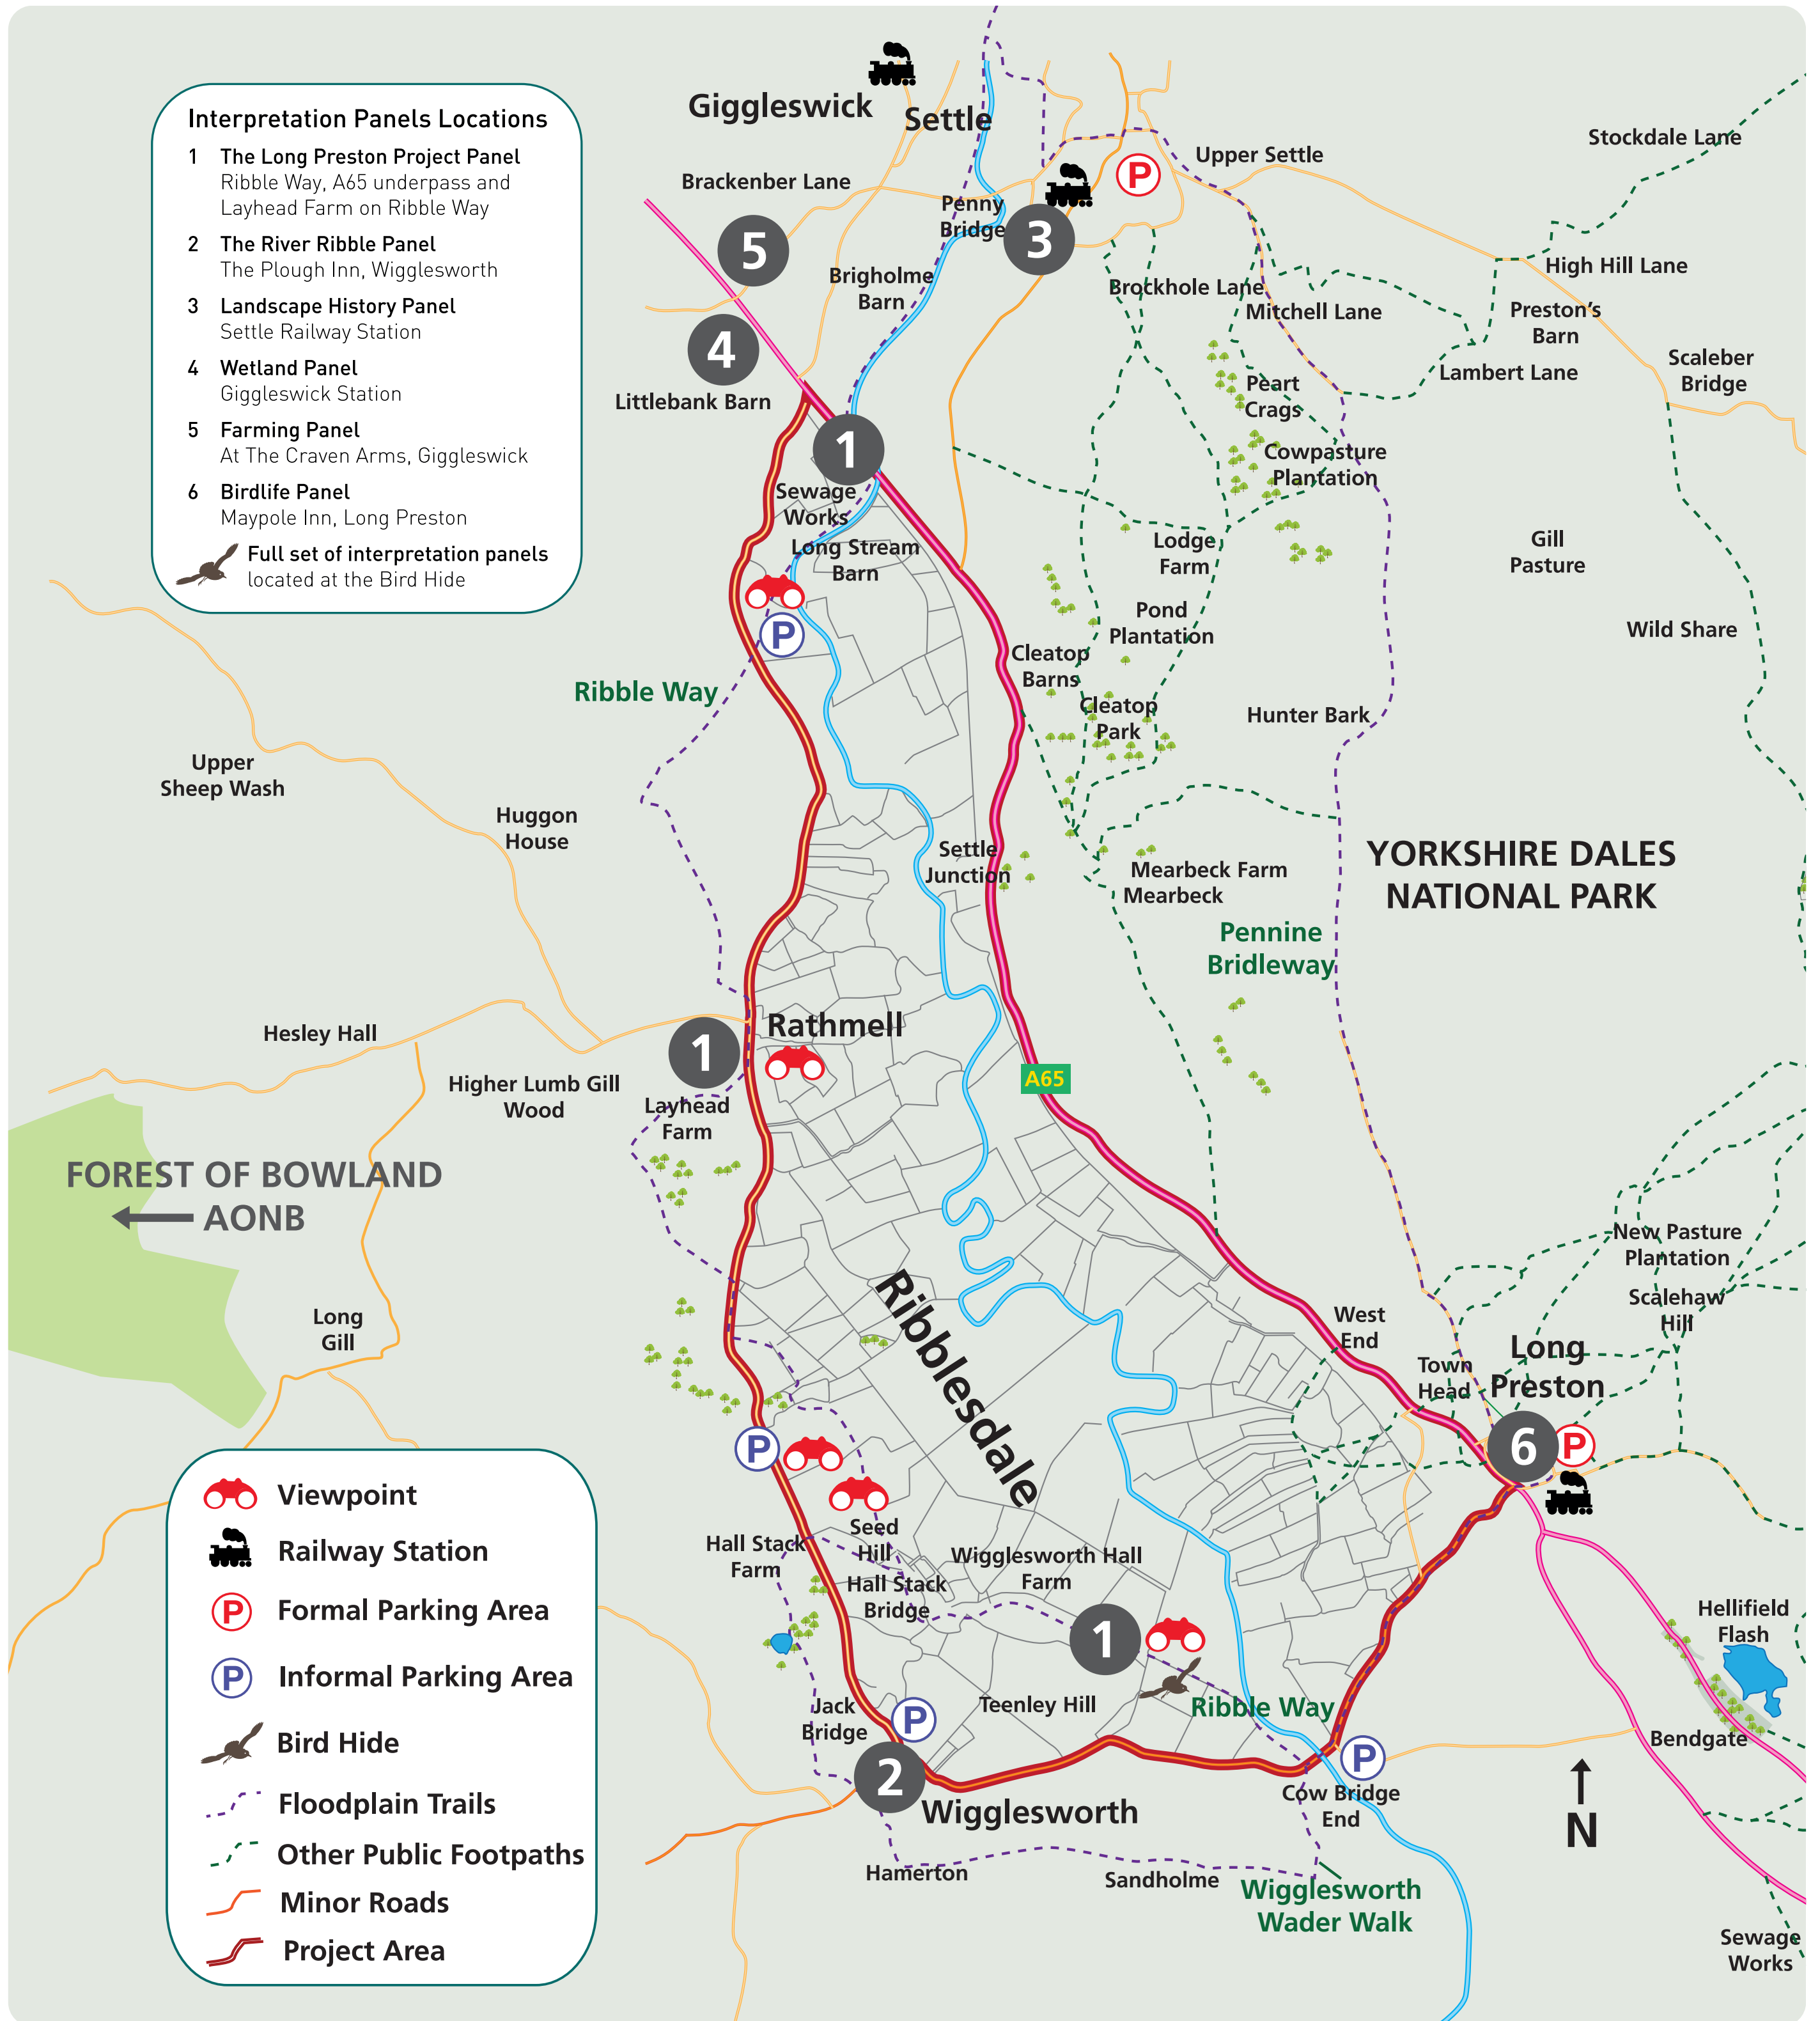

Long Preston Floodplain Project

The Project Area

For more information please visit our website: www.longprestonfloodplainproject.org

YORKSHIRE DALES
National Park Authority
Sustainable Development Fund